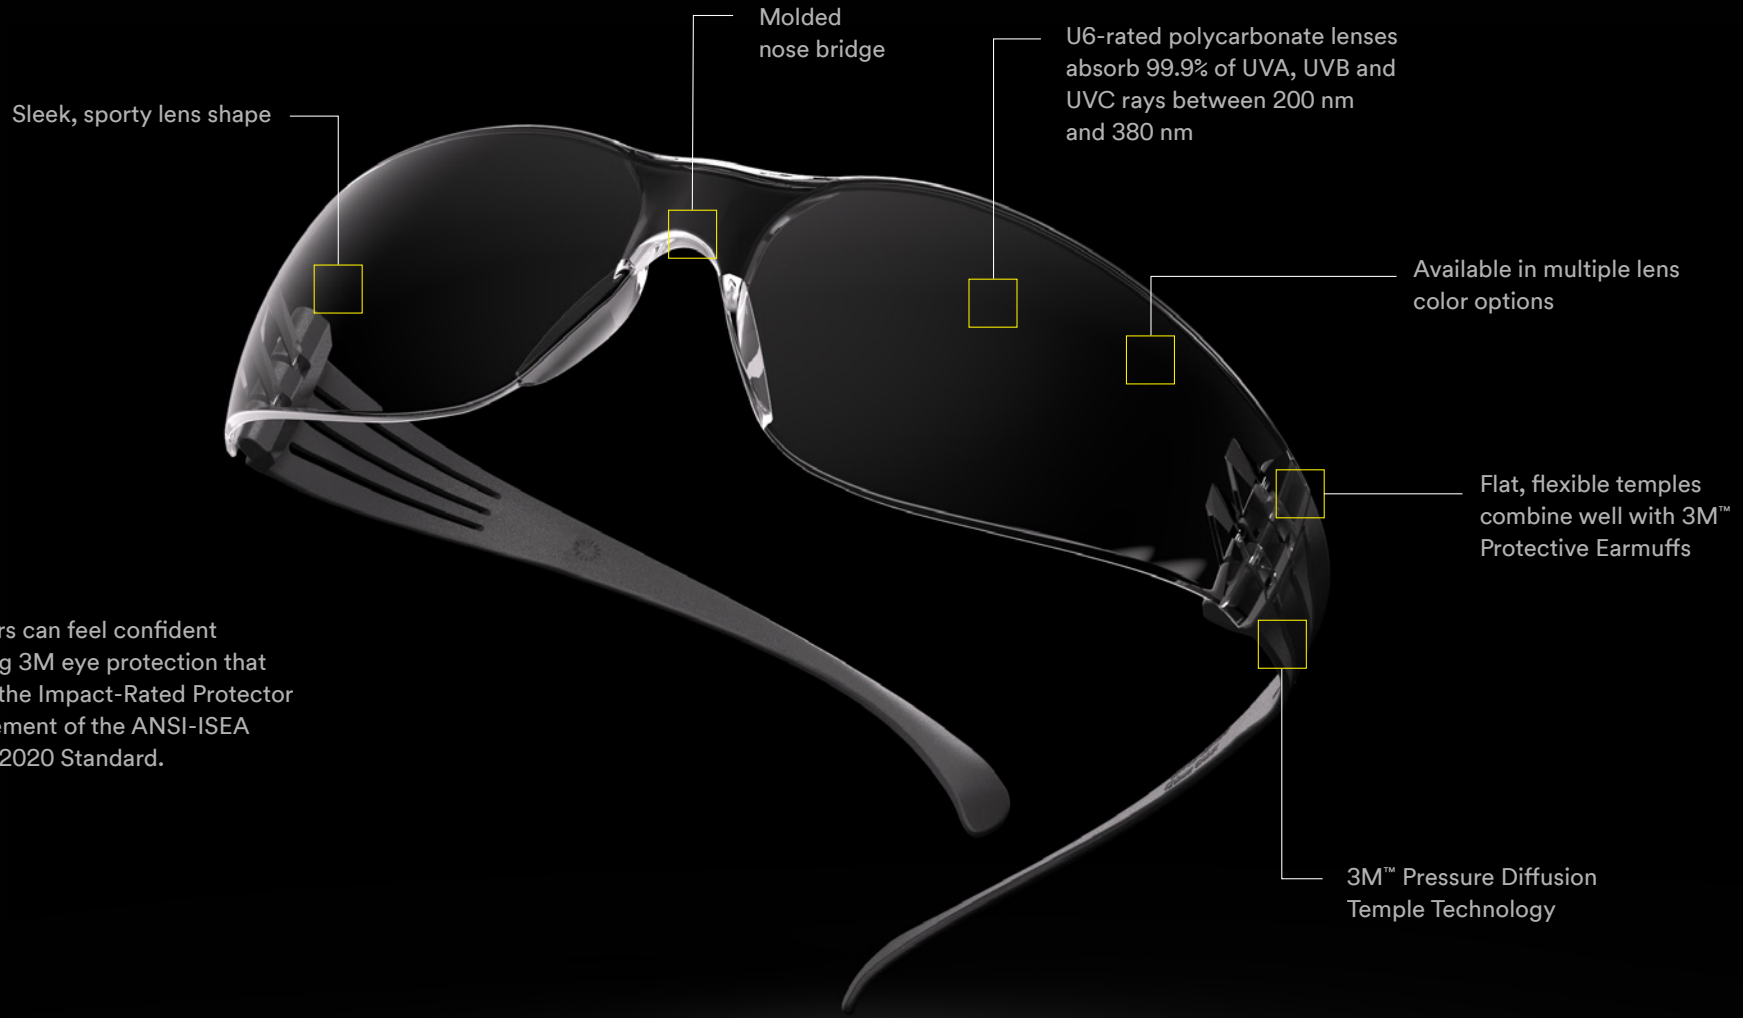

100 Series

Sleek, comfortable eye protection
at an economical price.

100 Series

3M™ SecureFit™ 100 Series Protective Eyewear features a sleek, sporty lens shape and self-adjusting temples, providing a stylish yet comfortable fit for an extended period of time.

Workers can feel confident wearing 3M eye protection that meets the Impact-Rated Protector requirement of the ANSI-ISEA Z87.1-2020 Standard.

Bulk package available
(100 per case)

Product ID: **SF101AF**
Lens: **Clear**
Frame: **Black**
Coating: **Anti-Fog/Anti-Scratch**

Product ID: **SF101AS**
Lens: **Clear**
Frame: **Black**
Coating: **Anti-Scratch**

Product ID: **SF102AF**
Lens: **Gray**
Frame: **Black**
Coating: **Anti-Fog/Anti-Scratch**

Product ID: **SF103AF**
Lens: **Amber**
Frame: **Black**
Coating: **Anti-Fog/Anti-Scratch**